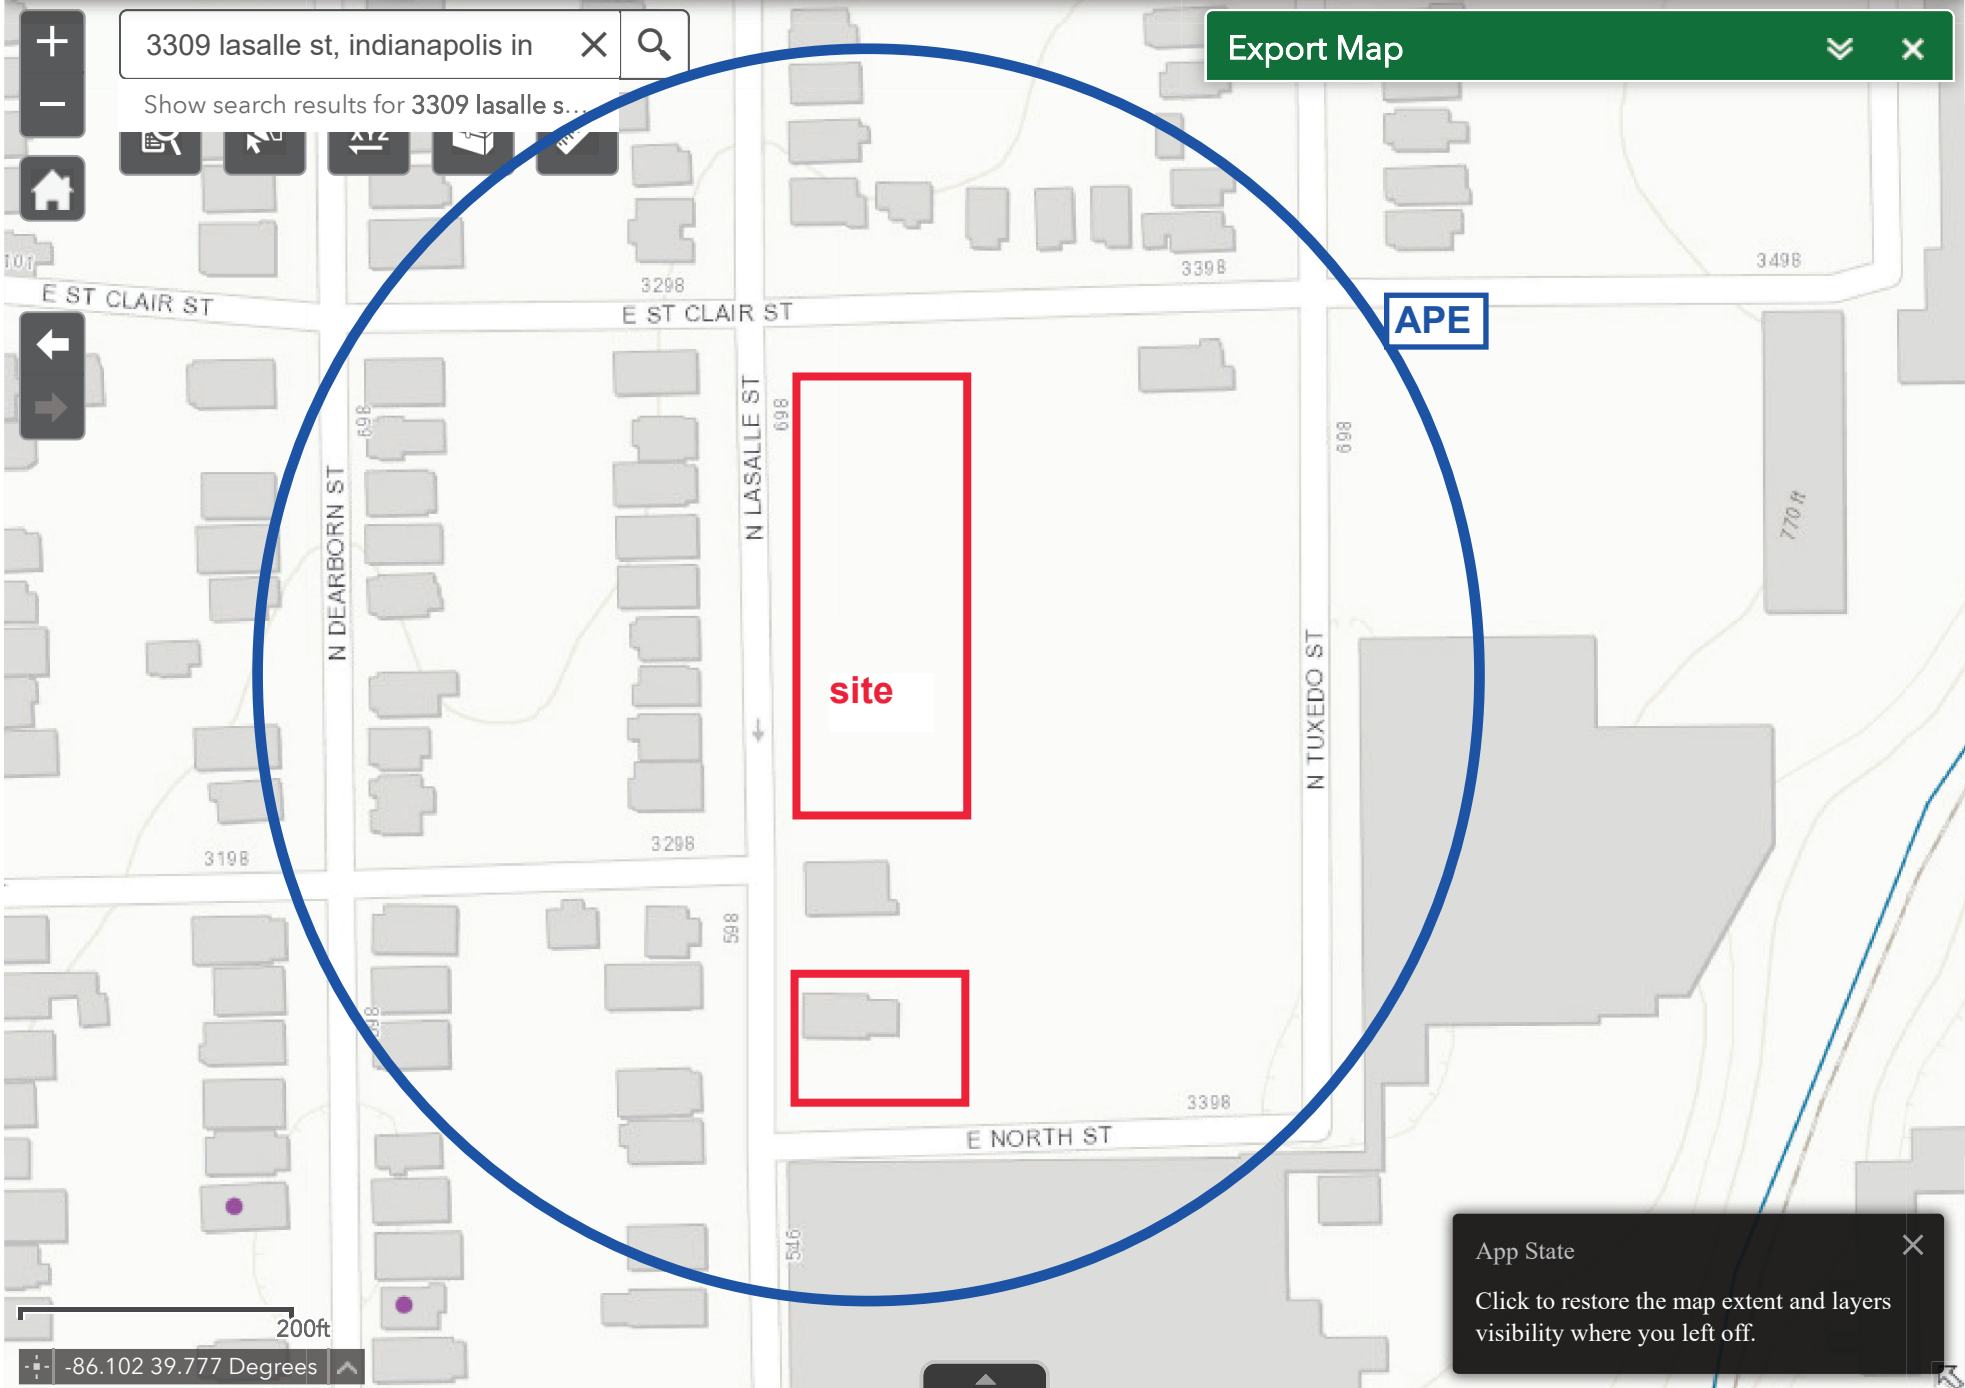

3309 lasalle st, indianapolis in

Show search results for 3309 lasalle s...

Export Map

site

APE

200ft
-86.102 39.777 Degrees

App State
Click to restore the map extent and layers visibility where you left off.